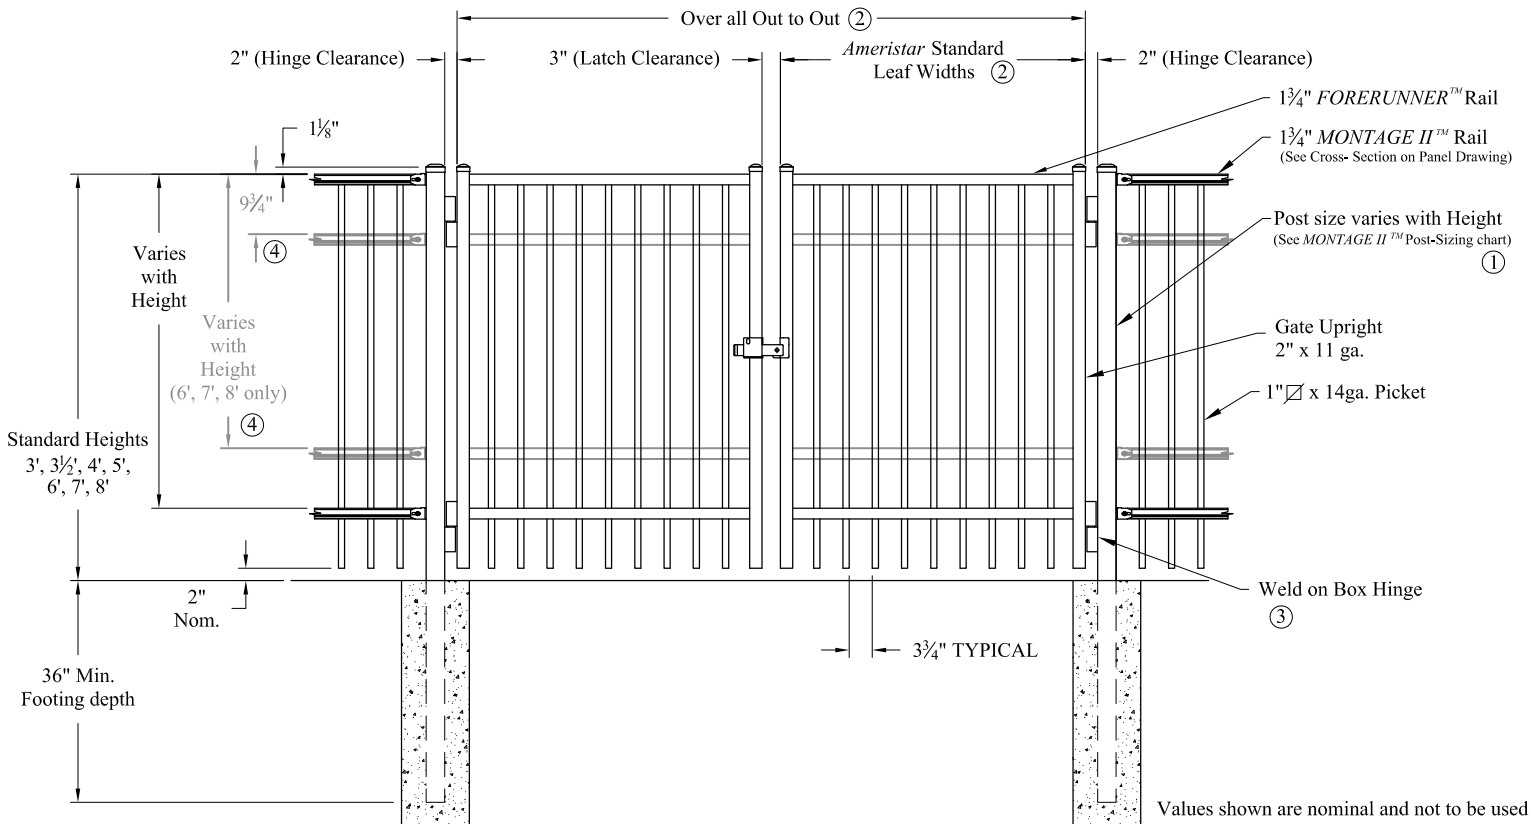

NOTES: *Single gate Arrangement*

- 1.) Post size depends on fence height, weight and wind loads. See *MONTAGE II™* specifications for post sizing chart.
- 2.) See *Ameristar* gate table for standard out to outs. Custom gate openings available for special out to out/leaf widths.
- 3.) Additional styles of gate hardware are available on request. This could change the Latch & Hinge Clearance.
- 4.) Third & Forth rail optional.

Values shown are nominal and not to be used for installation purposes. See product specification for installation requirements.

INDUSTRIAL STRENGTH STEEL

Double gate Arrangement

Title: **MONTAGE II MAJESTIC 2/3/4-RAIL SGL & DBL GATE**

DR: RTM SH . 1 of 1 SCALE: DO NOT SCALE

CK: ME Date 6/28/10 REV: b

Ameristar Montage II Majestic Single and Double Gate

Distributed by:

Ornamental Fence Supply, LLC

Big Rock, IL Phone: 800-448-1293

www.ornamentalfencesupply.com